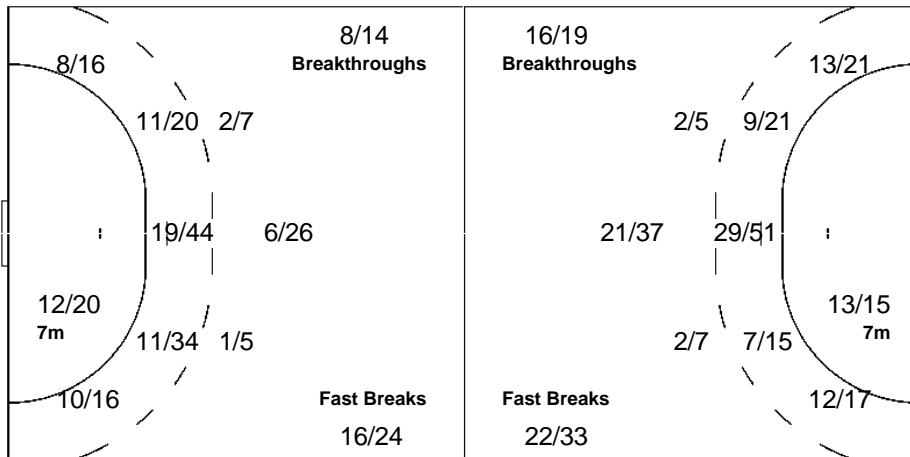

**Team**

**Offence**

**Defence**

**Goalkeepers**

Goals / Shots

Saves / Shots

9/15	6/9	6/11
19/32	2/9	21/32
17/27	11/16	13/19

24-Missed 18-Post 14-Blocked

4/13	1/5	1/17
15/44	4/4	11/42
10/32	3/14	4/28

**1 SOUZA TORRES J**

0/1		0/2
2/6		2/13
1/4		1/10

**16 dos SANTOS M**

4/12	1/5	1/15
13/38	4/4	9/29
9/28	3/14	3/18

<b>LEGEND</b>	Goals / Shots	%	Efficiency	<b>6m</b>	6-metre Shots	<b>7m</b>	7-metre Shots	<b>9m</b>	9-metre Shots
<b>G/S</b>	Goals / Shots	<b>Wing</b>	Wing Shots	<b>FB</b>	Fast Breaks	<b>BT</b>	Breakthroughs	<b>EX</b>	Exclusions
<b>S/S</b>	Saves / Shots	<b>TF</b>	Technical Faults	<b>ST</b>	Steals	<b>BS</b>	Blocked Shots	<b>TP</b>	Time Played
<b>AS</b>	Assists	<b>RC</b>	Red Cards	<b>n/a</b>	not applicable	<b>PR</b>	Placement	<b>MP</b>	Matches Played
<b>YC</b>	Yellow Cards	<b>QF</b>	Quarterfinal	<b>SF</b>	Semifinal	<b>GM</b>	Gold Medal Match		
<b>PR</b>	Preliminary Round								
<b>2Min</b>	2 Minute Suspensions								